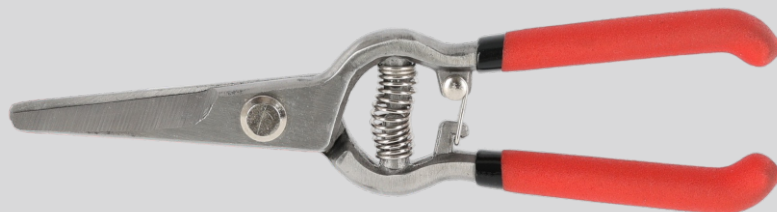

The logo for HERMES, featuring the word in a bold, black, sans-serif font. The letter 'R' is stylized with a red diagonal stroke. A thick red curved line arches over the top right of the logo.

HERMES.

A close-up photograph of a pair of silver pruning shears resting on a green, leafy plant. The shears are positioned diagonally, with the blades pointing towards the bottom right. The background is a soft-focus green. A thick red curved line arches over the top of the image and another arches under the bottom right corner.

**SEKATORY
NOŻYCE DO ŻYWOPŁOTU
GRABIE**

HERMES.

SEKATOR OGRODNICZY 20 CM PROSTY

INDEKS

20 930

12

DŁUGOŚĆ

20
cm

CARBON
STEEL

14
mm max

SEKATOR OGRODNICZY 20 CM

INDEKS

20 061

12

DŁUGOŚĆ

20
cm

CARBON
STEEL

22
mm max

SEKATOR OGRODNICZY 23 CM

INDEKS

20 862

12

DŁUGOŚĆ

20
cm